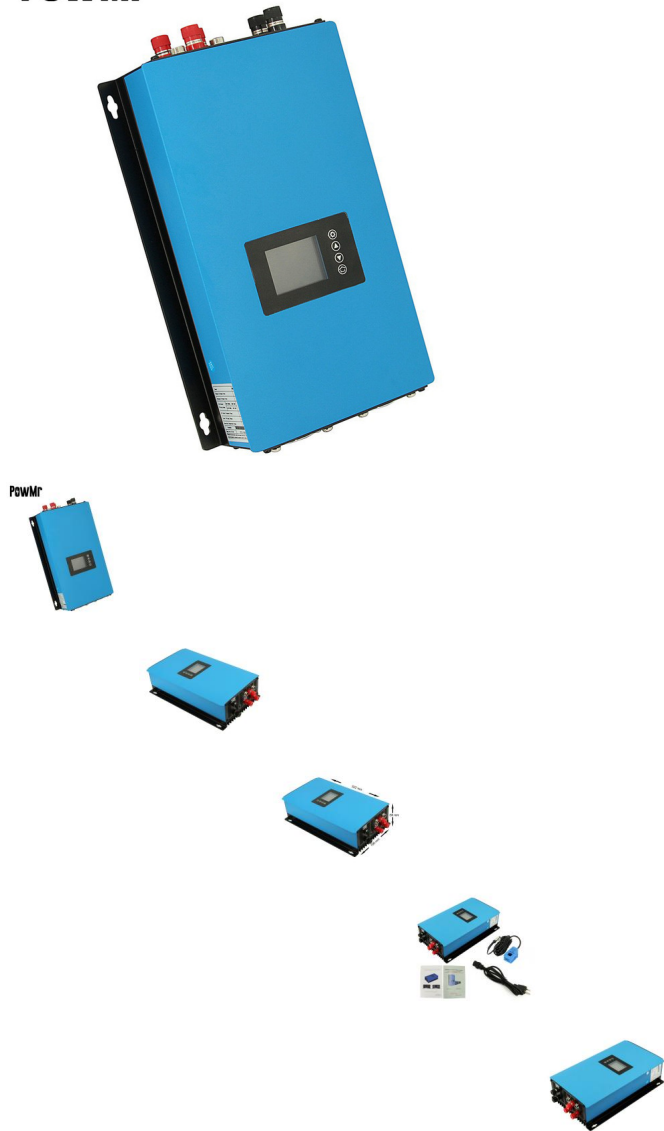

1000W 2000W Wind Energy LCD Pure Sine Wave Inverter 45-90vdc Input 110V 230V Output

POWMr

1000W 2000W Wind Energy LCD Pure Sine Wave Inverter 45-90vdc Input 110V 230V Output

Rating: Not Rated Yet

Price

\$216.17