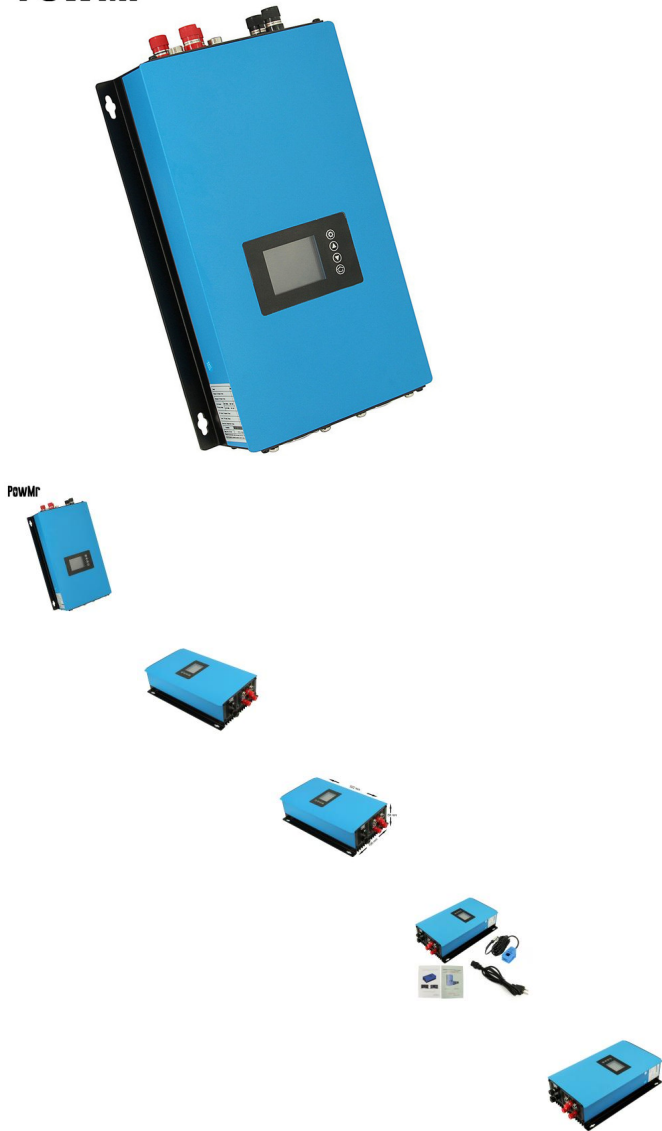

1000W 2000W Wind Energy LCD Pure Sine Wave Inverter 45-90vdc Input 110V 230V Output

POWMr

1000W 2000W Wind Energy LCD Pure Sine Wave Inverter 45-90vdc Input 110V 230V Output

Rating: Not Rated Yet

Price

\$216.17