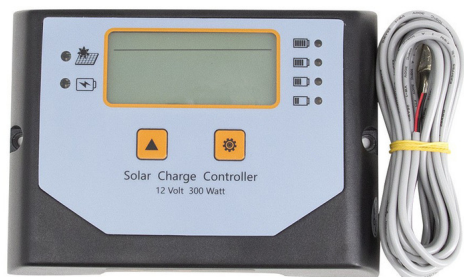

20a 12v/24v Flat Panel Solar RV Controller PWM Embedded LCD Screen

POWMr

POWMr

20a 12v/24v Flat Panel Solar RV Controller PWM Embedded LCD Screen

Rating: Not Rated Yet

Price

\$20.41

[Ask a question about this product](#)